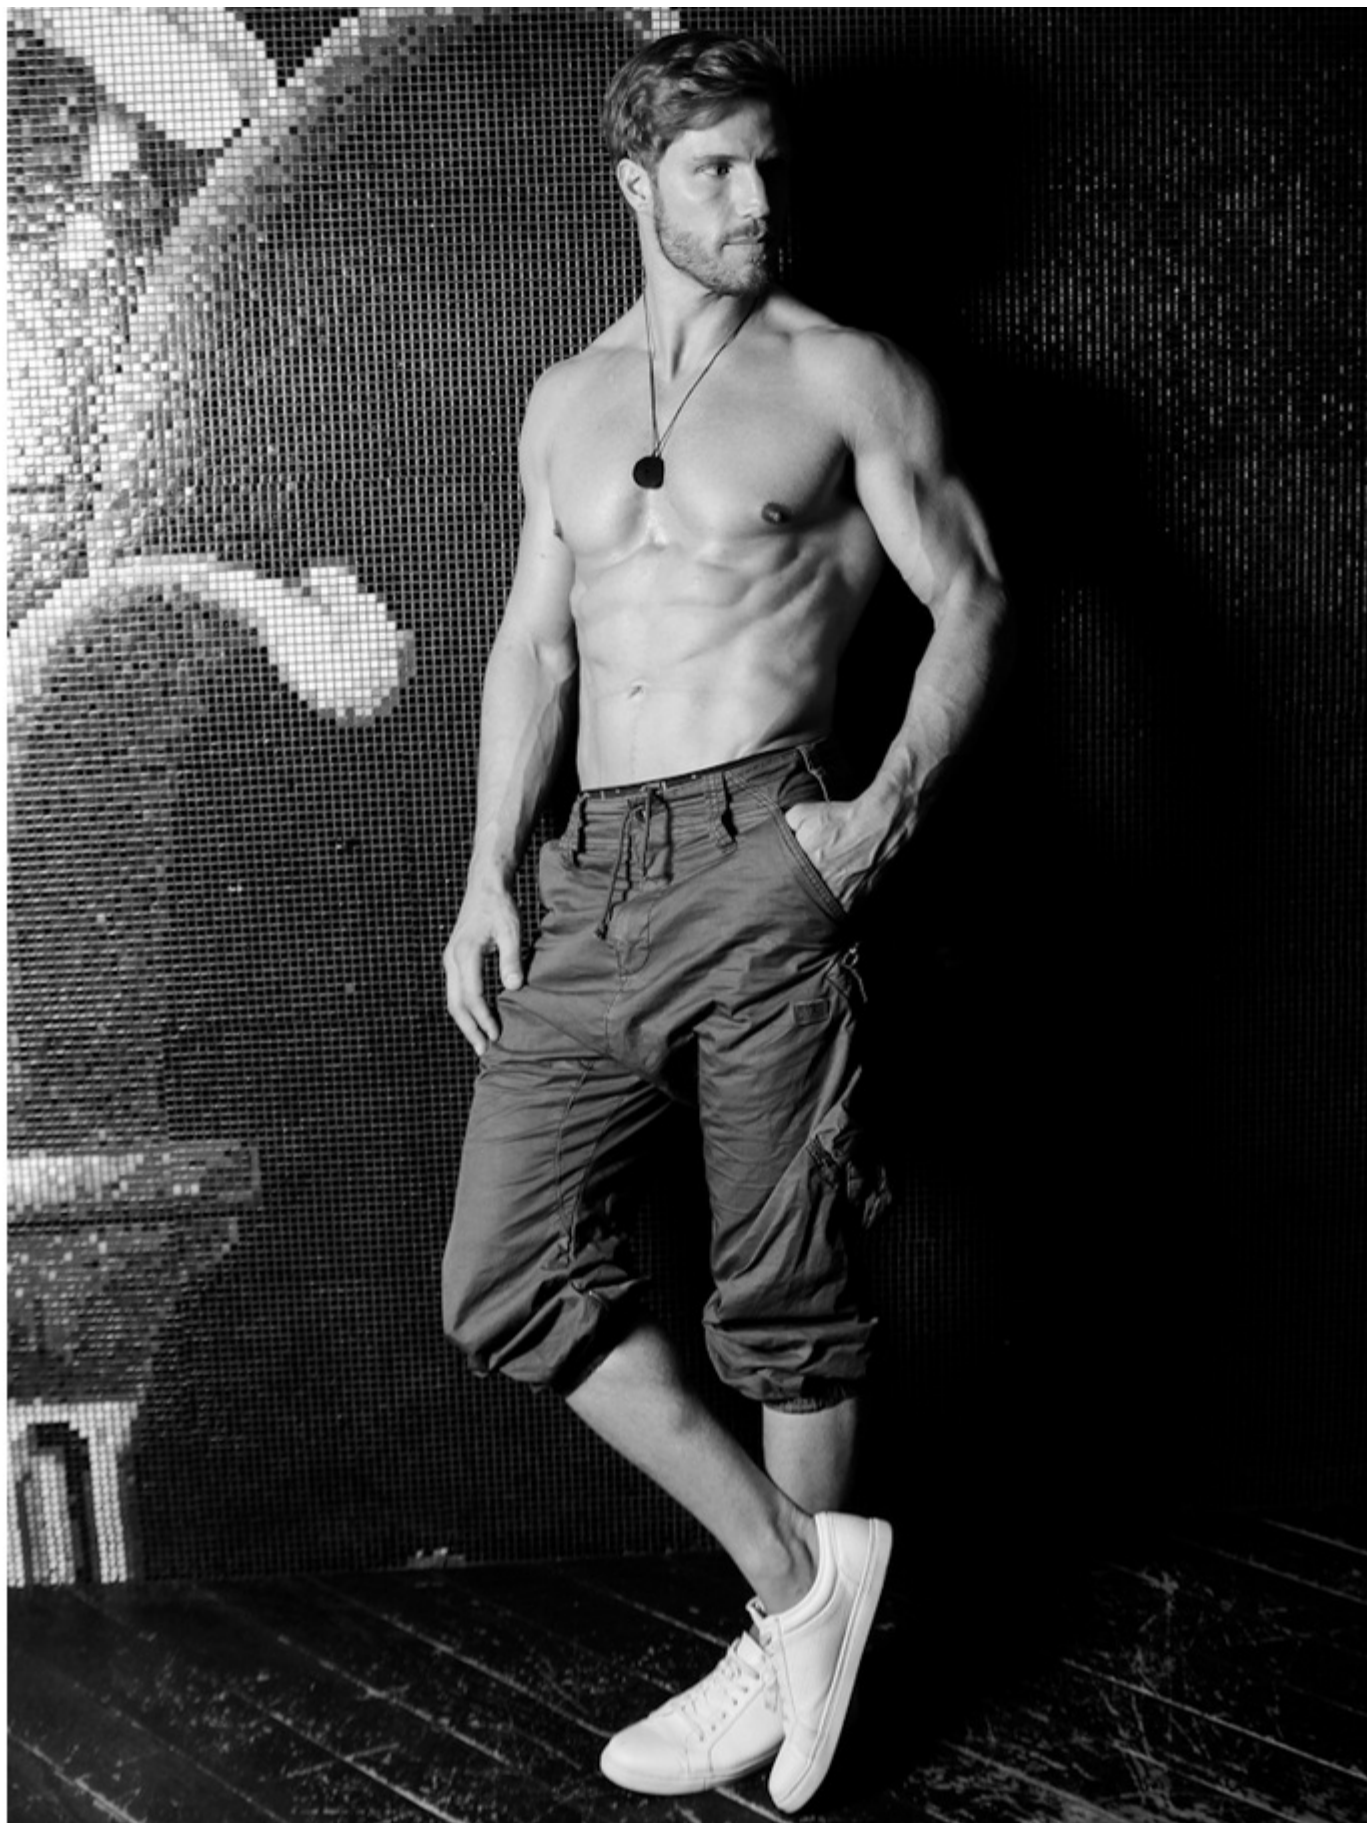

COLLECTOR'S
EDITION

Men's Health

Strong for Life

12/17

Relax!

30 SEITEN STRESS-WEG-EXTRA

• SOFORT BESSER ESSEN

• DAS GIBT POWER-MUSKELN

Steven B

Height: 6' 1" Waist: 34" Shirt: 16" Suit/Coat: 42" Inseam: 33" Shoe
Size: 11 Hair Color: Dark Blonde Eye Color: Blue

Steven B

Height: 6' 1" **Waist:** 34" **Shirt:** 16" **Suit/Coat:** 42" **Inseam:** 33" **Shoe Size:** 11 **Hair Color:** Dark Blonde **Eye Color:** Blue