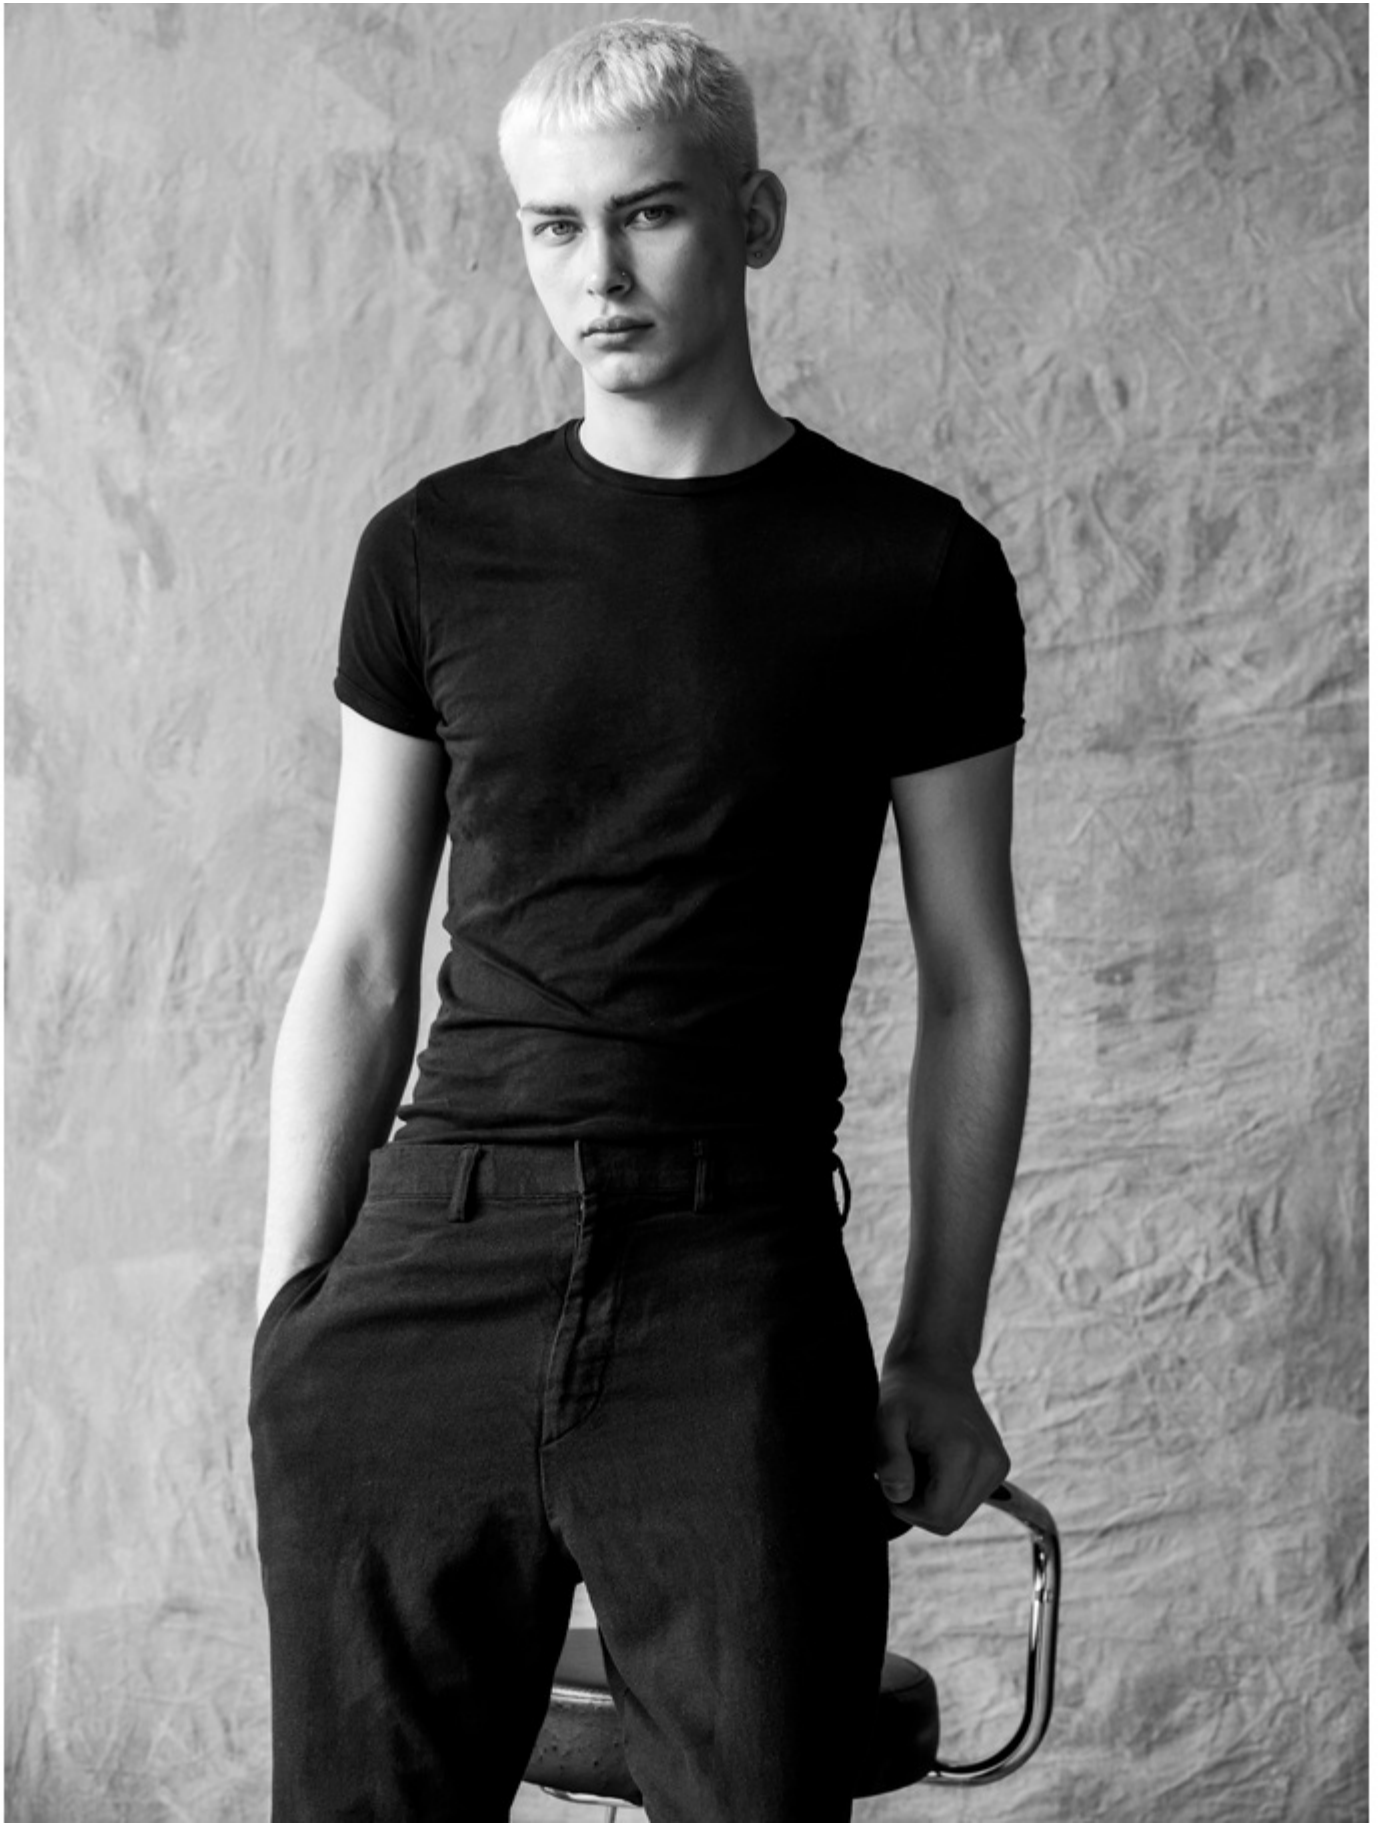

Nicholas P

Height: 6' 1" Waist: 30" Shirt: 14" Suit/Coat: 38" Inseam: 33" Shoe Size: 12 Hair Color: White Eye Color: Blue-Gray

Nicholas P

Height: 6' 1" **Waist:** 30" **Shirt:** 14" **Suit/Coat:** 38" **Inseam:** 33" **Shoe Size:** 12 **Hair Color:** White **Eye Color:** Blue-Gray