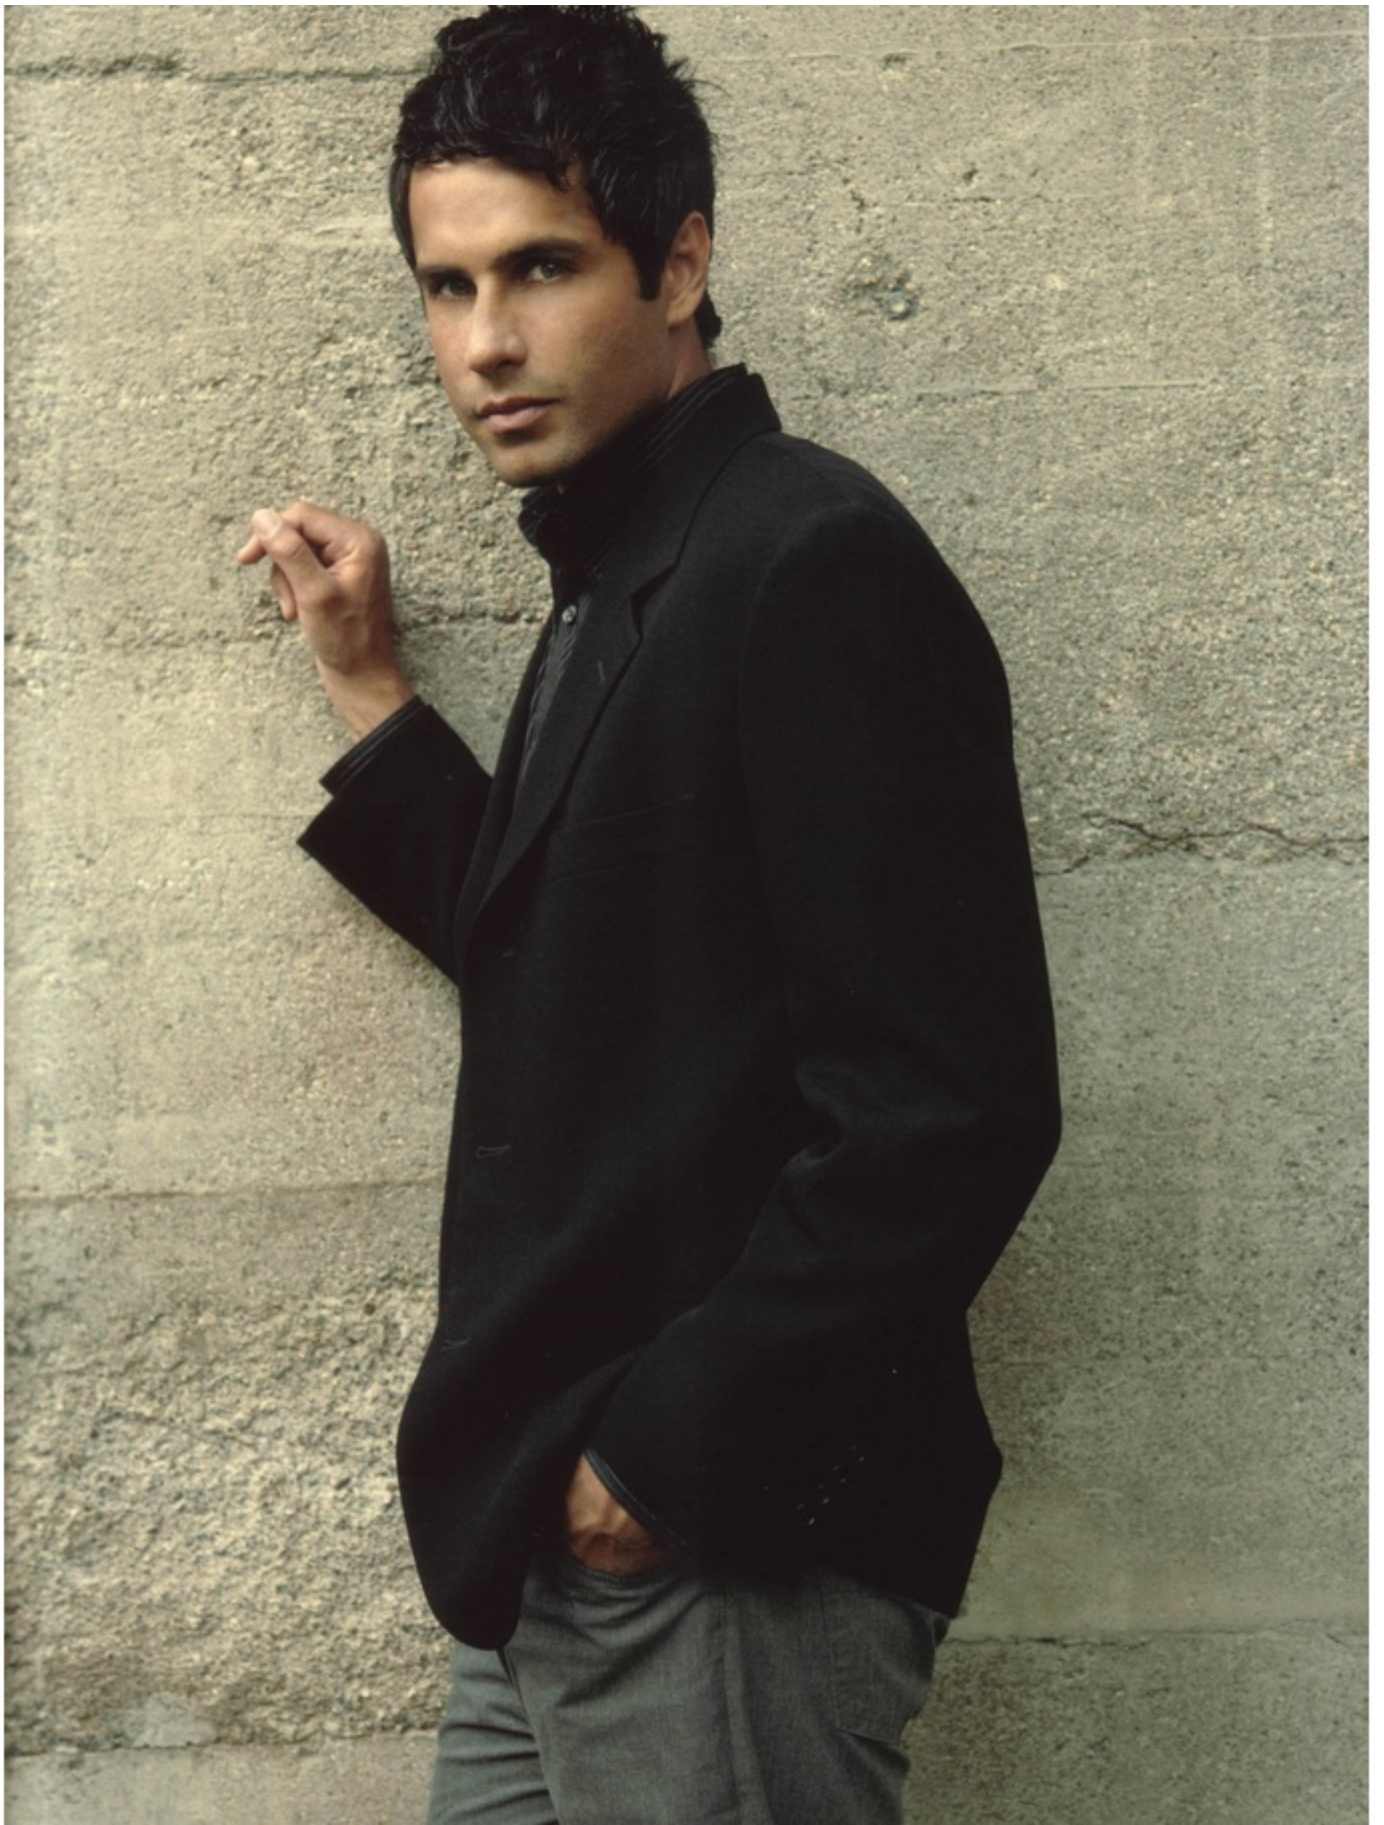

Amardeep S

Height: 6' 0" Waist: 33" Shirt: 15.5" Suit/Coat: 42" Inseam: 32"
Shoe Size: 10 Hair Color: Black Eye Color: Hazel

Amardeep S

Height: 6' 0" Waist: 33" Shirt: 15.5" Suit/Coat: 42" Inseam: 32" Shoe Size: 10 Hair Color: Black Eye Color: Hazel