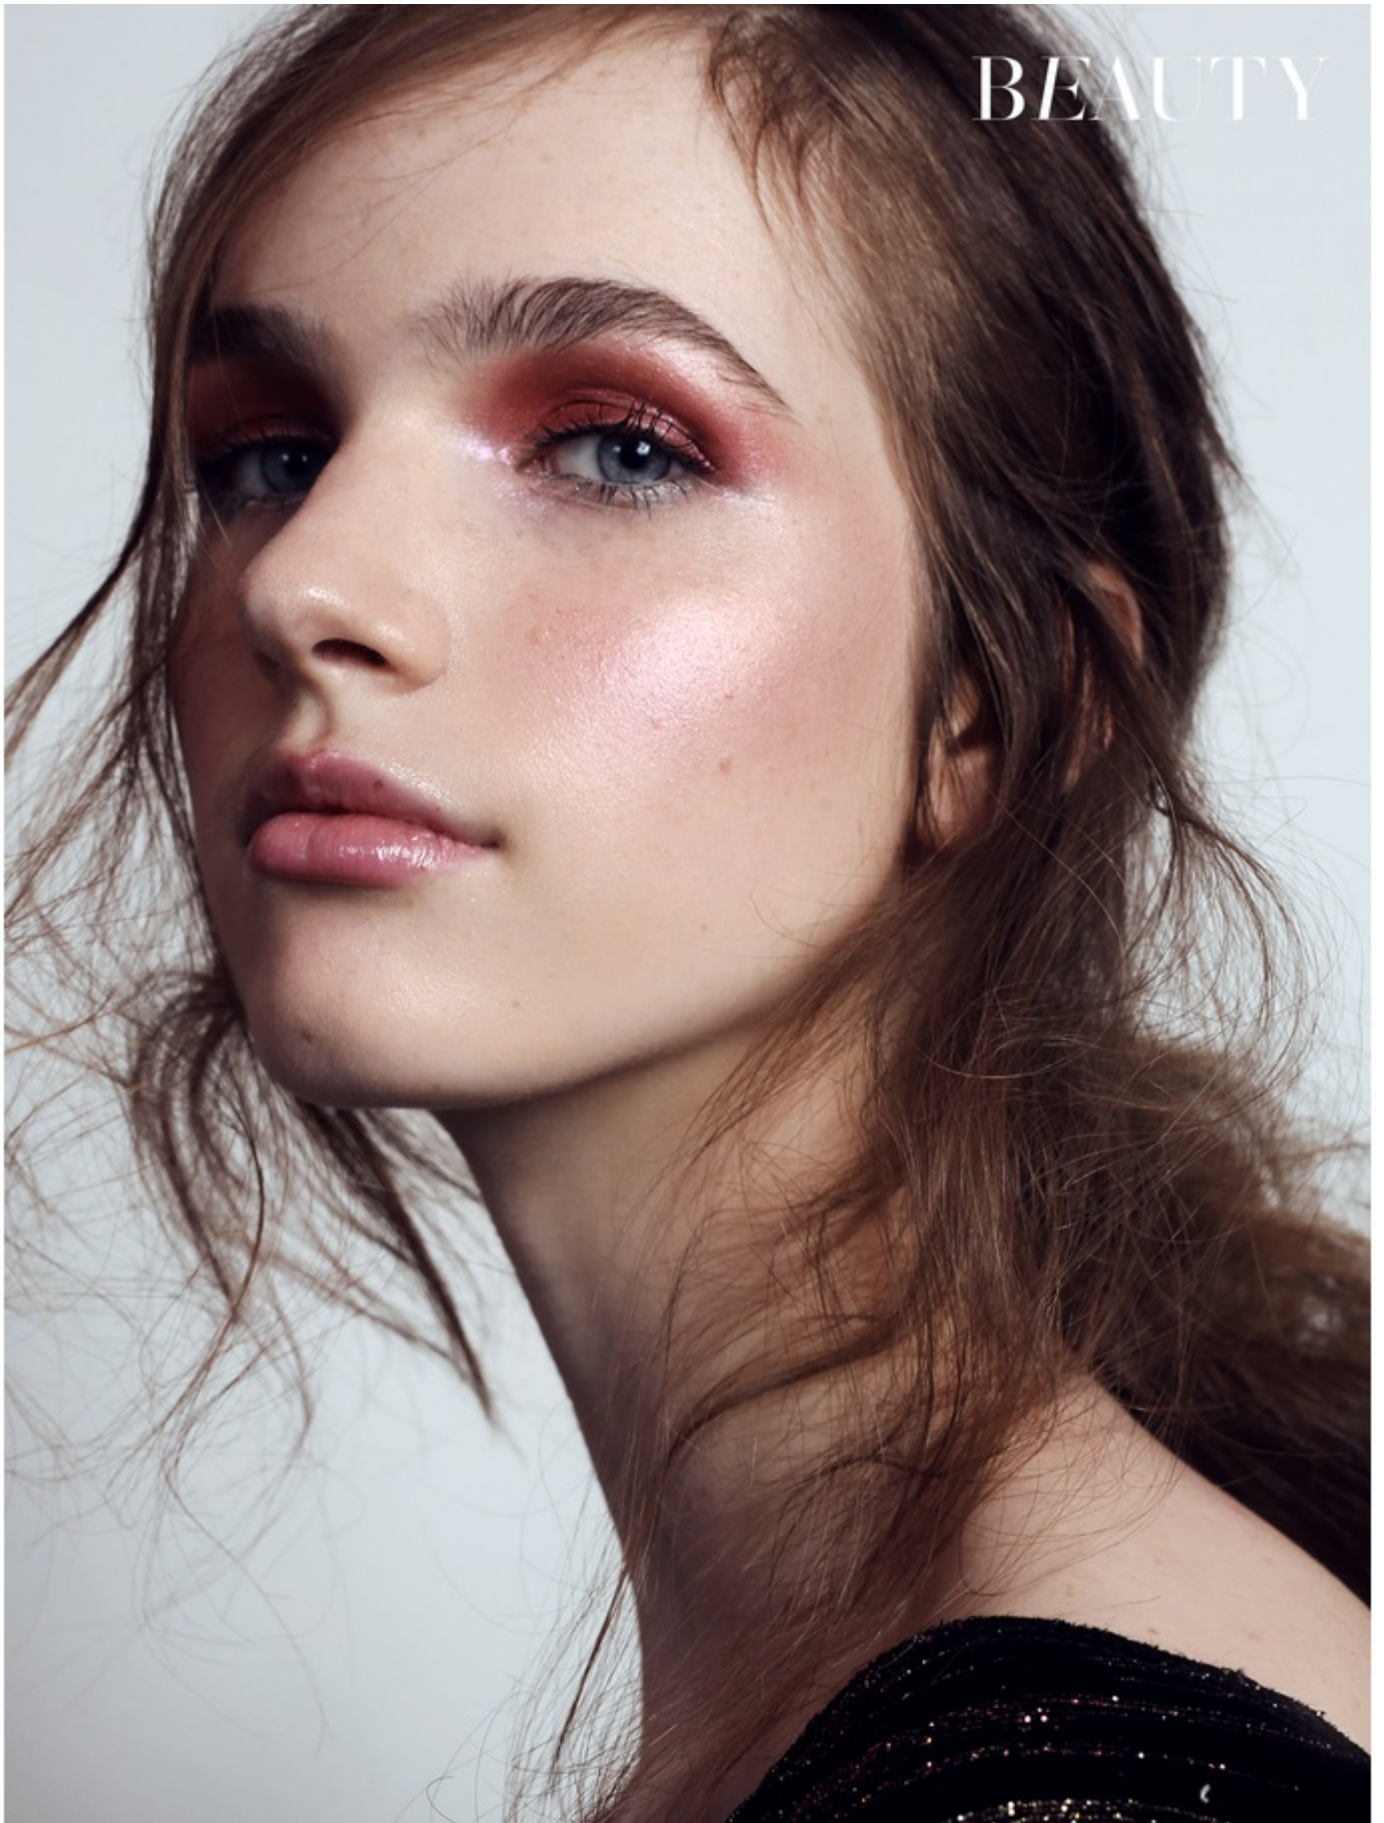

BEAUTY

Amanda Kerr

Height: 5' 11" Bust: 32" Waist: 24" Hips: 35" Dress Size: 2 Shoe Size: 9.5 Hair Color: Brown Eye Color: Blue

Amanda Kerr

Height: 5' 11" Bust: 32" Waist: 24" Hips: 35" Dress Size: 2 Shoe Size: 9.5 Hair Color: Brown Eye Color: Blue