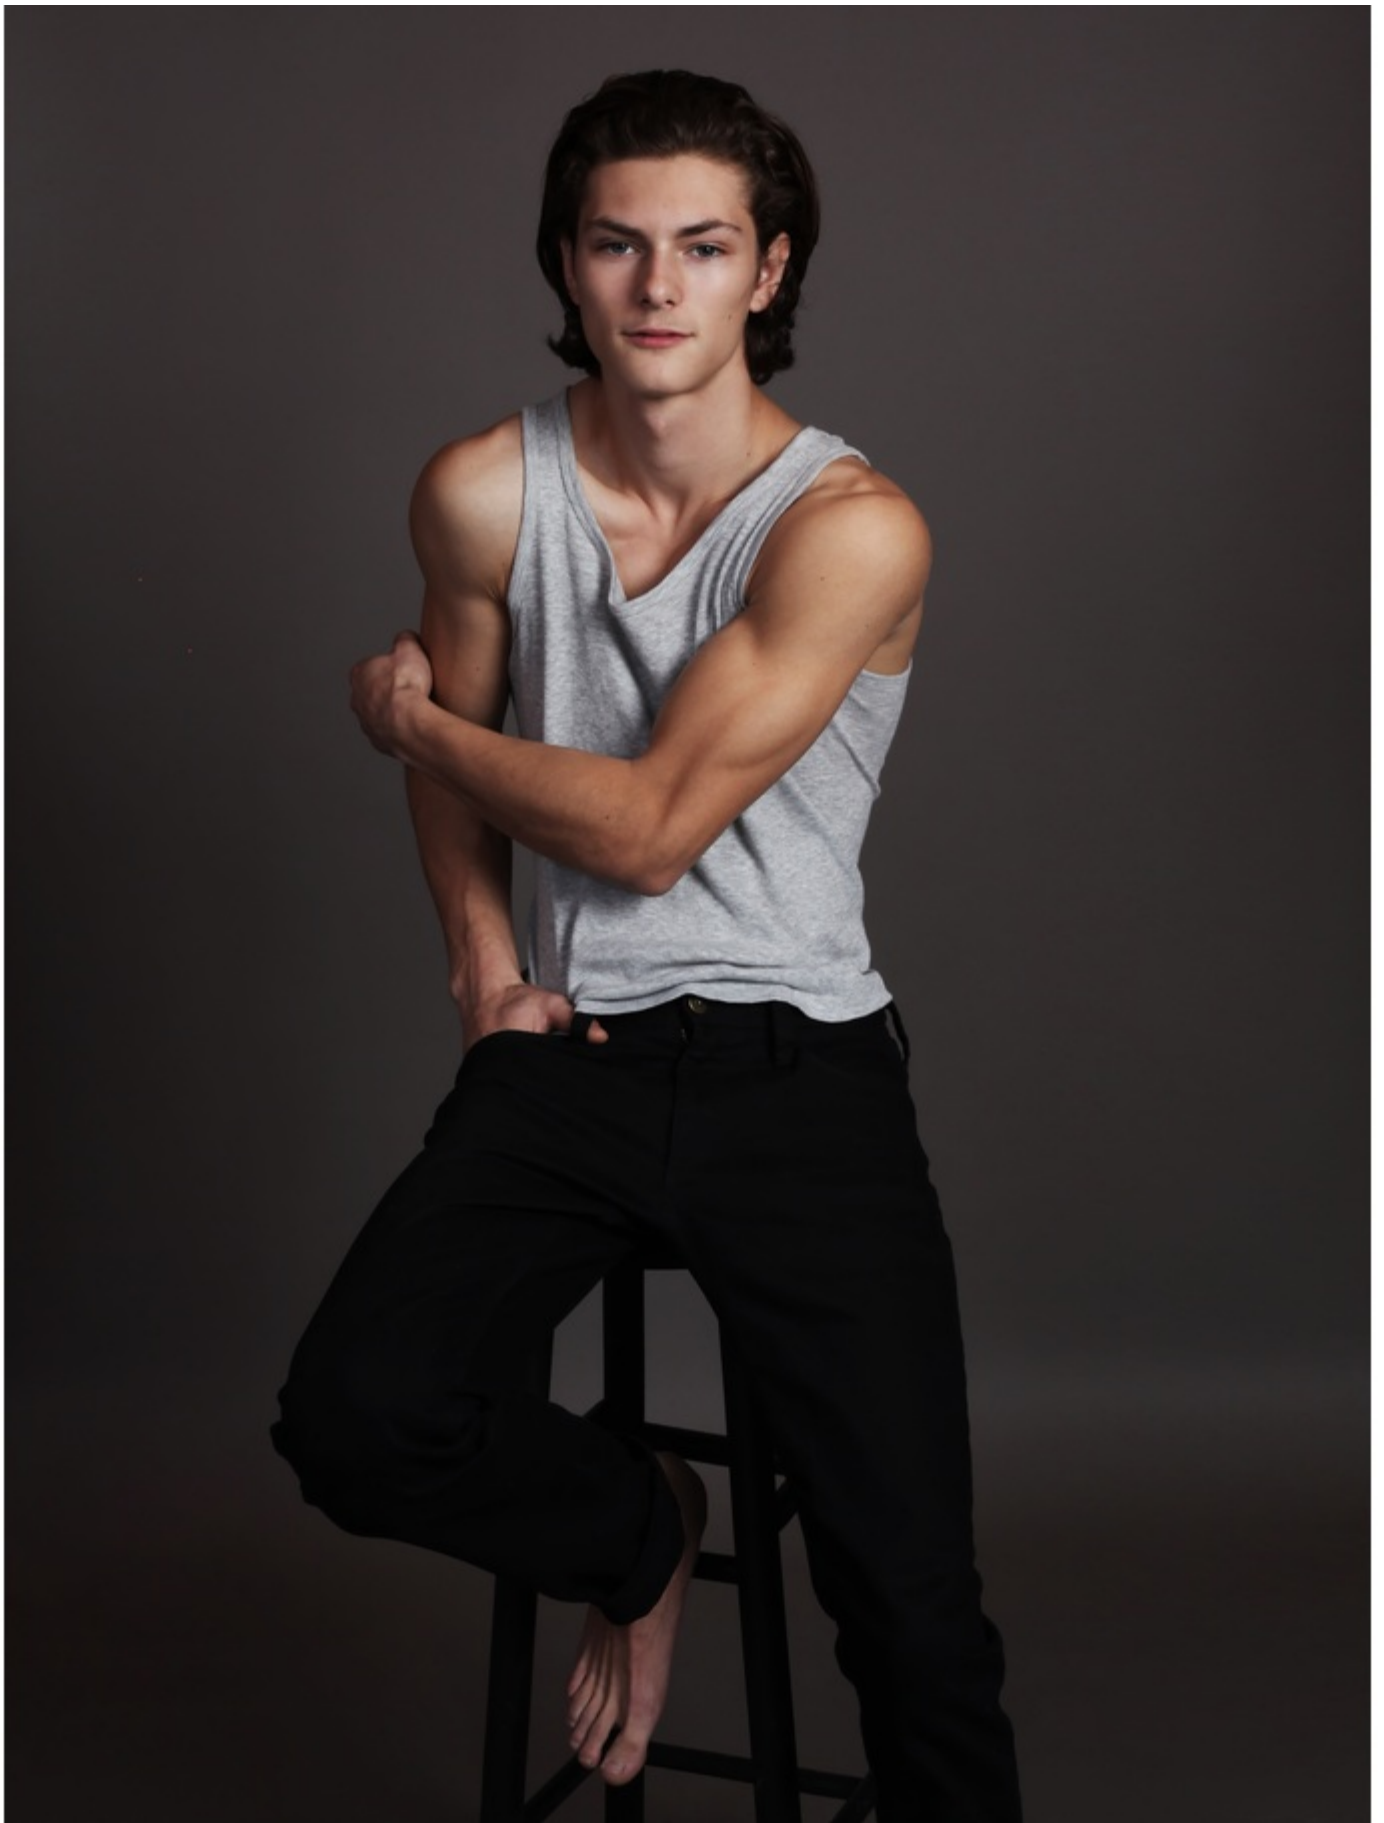

Josh M

Height: 5' 11" **Waist:** 30" **Shirt:** 14.5" **Suit/Coat:** 38" **Inseam:** 32"
Shoe Size: 11 **Hair Color:** Brown **Eye Color:** Blue

Josh M

Height: 5' 11" **Waist:** 30" **Shirt:** 14.5" **Suit/Coat:** 38" **Inseam:** 32" **Shoe Size:** 11 **Hair Color:** Brown **Eye Color:** Blue